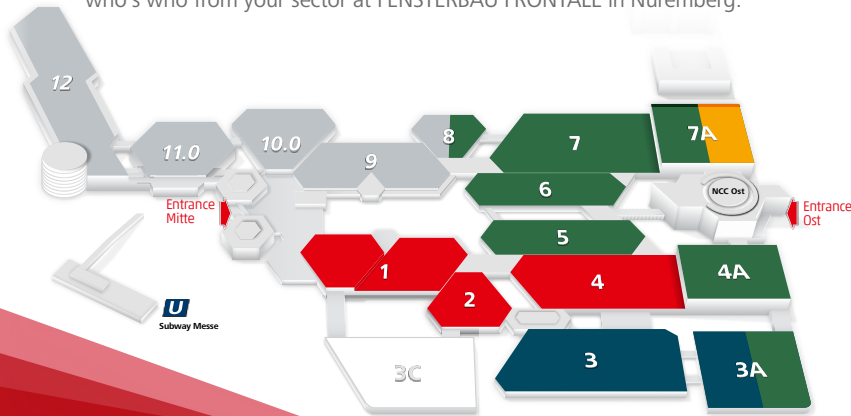

On a display area measuring some 100,000 m² you can look forward to more than 800 renowned exhibitors from 40 countries. Meet the who's who from your sector at FENSTERBAU FRONTALE in Nuremberg.

Hardware
1 | 2 | 4
Hardware, doors, fixing equipment, safety equipment, office organisation