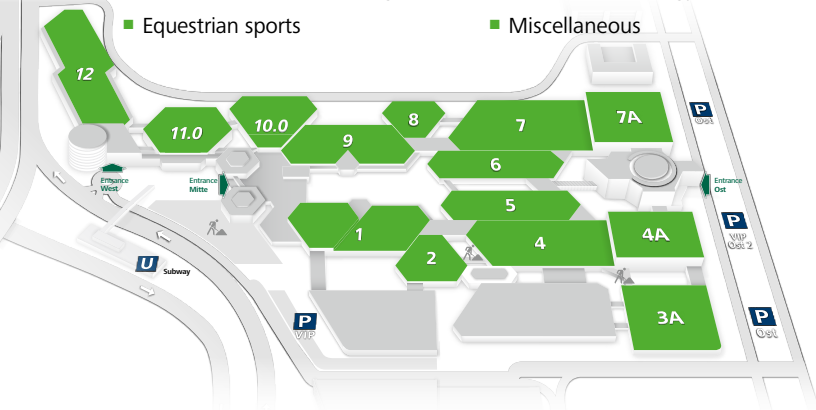

WORTH SEEING – THE PRODUCT RANGE

- Aquaria
- Terraria
- Articles for dogs and cats
- Articles for small animals, rodents
- Articles for birds
- Articles for animals in the garden
- Equestrian sports
- Boutique
- Sport fishing
- Animals and plants in the home
- Trade literature, multimedia
- Shop fittings, packing
- Pet food technology
- Miscellaneous

EASY – ONLINE TICKET SHOP

Purchase your ticket online and skip the queues for direct entry to the trade fair. Register online no later than 15.5.2020 at interzoo.com/tickets

You can also redeem your admission vouchers here.