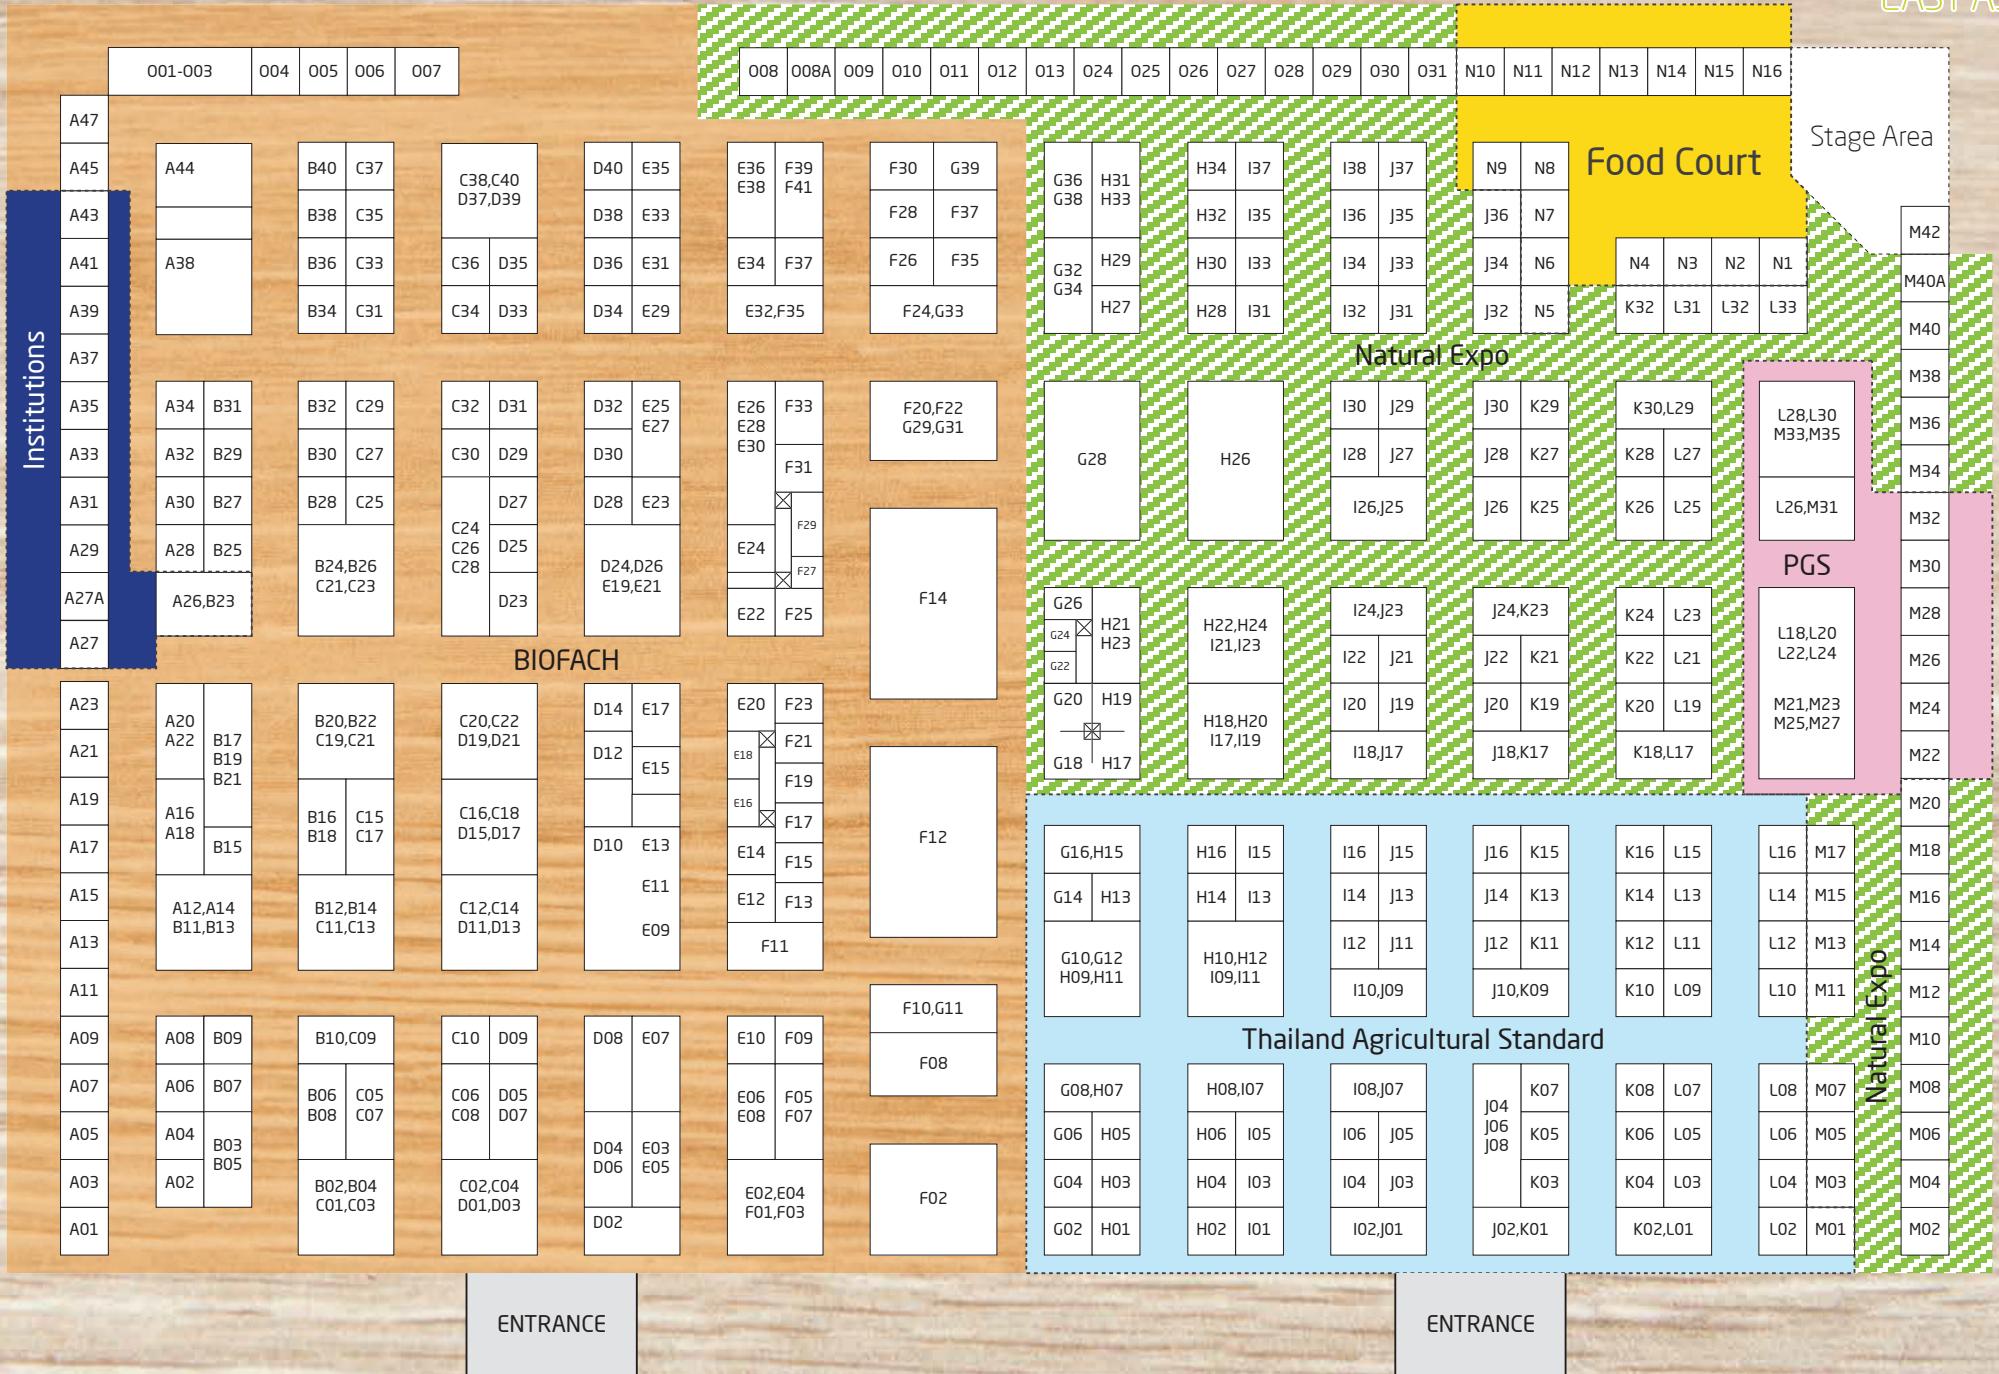

FLOOR PLAN

Institutions

BIOFACH

Natural Expo

Food Court

Stage Area

PGS

Thailand Agricultural Standard

Natural Expo

ENTRANCE

ENTRANCE