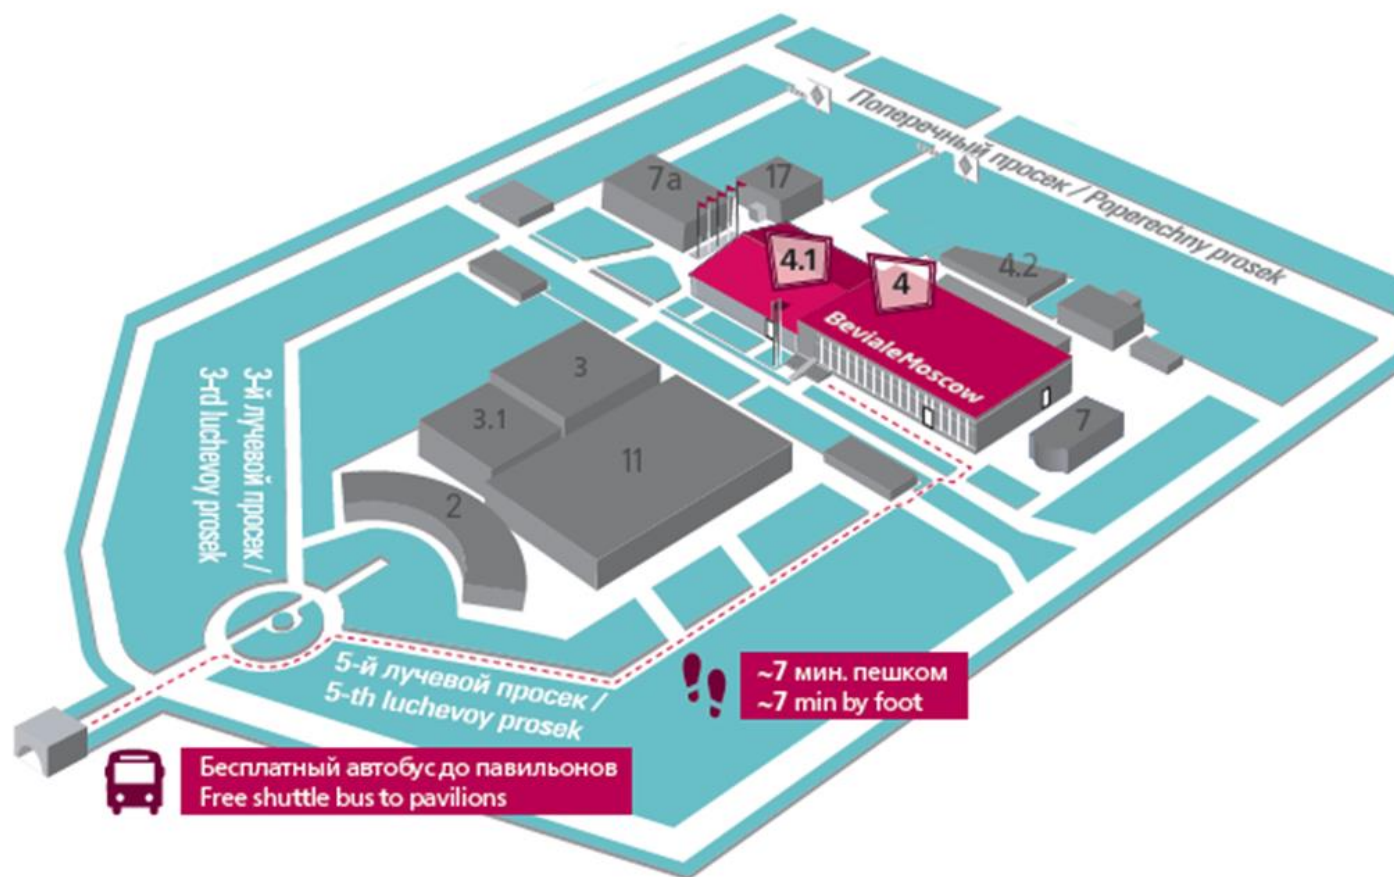

BevialeMoscow2020

Trade fair for beverage production.
Beer | Juices | Water | Wine | Spirits | Dairy

Sokolniki, Moscow, Russia

24-26 March

Станция метро «Сокольники»
"Sokolniki" Metro Station

Beviale Moscow 2020

Trade fair for beverage production.
Beer | Juices | Water | Wine | Spirits | Dairy

Sokolniki, Moscow, Russia

24-26 March

Moscow Metro, Monorail and Central Circle system map (2018)

* Includes future plans until 2023.

Key to lines

- | | | |
|------------------------------------|---|---|
| 1 Sokolnicheskaya line (red) | 6 Kaluzhsko–Rizhskaya line (orange) | 10 Lyublinsko–Dmitrovskaya line (lime) |
| 2 Zamoskvoretskaya line (green) | 7 Tagansko–Krasnopresnenskaya line (purple) | 11 Bolshaya Koltsevaya line / Big Ring (teal) |
| 3 Arbatsko–Pokrovskaya line (blue) | 8 Kalininskaya line (yellow) | 11A Kakhovskaya line (teal) |
| 4 Filyovskaya line (azure) | 8A Soltntsevskaya line (yellow) | 12 Butovskaya line (blue-gray) |
| 5 Koltsevaya line (brown ring) | 9 Serpukhovsko–Timiryazevskaya line (grey) | 13 Moscow Monorail |
| 15 Nekrasovskaya line (rosy) | 8 Kalininsko–Soltntsevskaya line (yellow) | 14 Moscow Central Circle / MCC |
| | | 16 Kommunnarskaya line |

Key to symbols

- | | | | | | | | | | | |
|----------|---------------|---|----------------------------|--------------------------|------------------------------------|---|---|------------|-----------------------|-----------------------|
| Terminus | Metro station | Interchanges
separate stations with pedestrian connections between platforms | Cross-platform interchange | Future line and stations | Monorail or Central Circle station | Out-of-station interchange (OSI) for metro within transport hub | OSI for metro requiring crossing street | Aerexpress | Main railway terminal | International airport |
|----------|---------------|---|----------------------------|--------------------------|------------------------------------|---|---|------------|-----------------------|-----------------------|