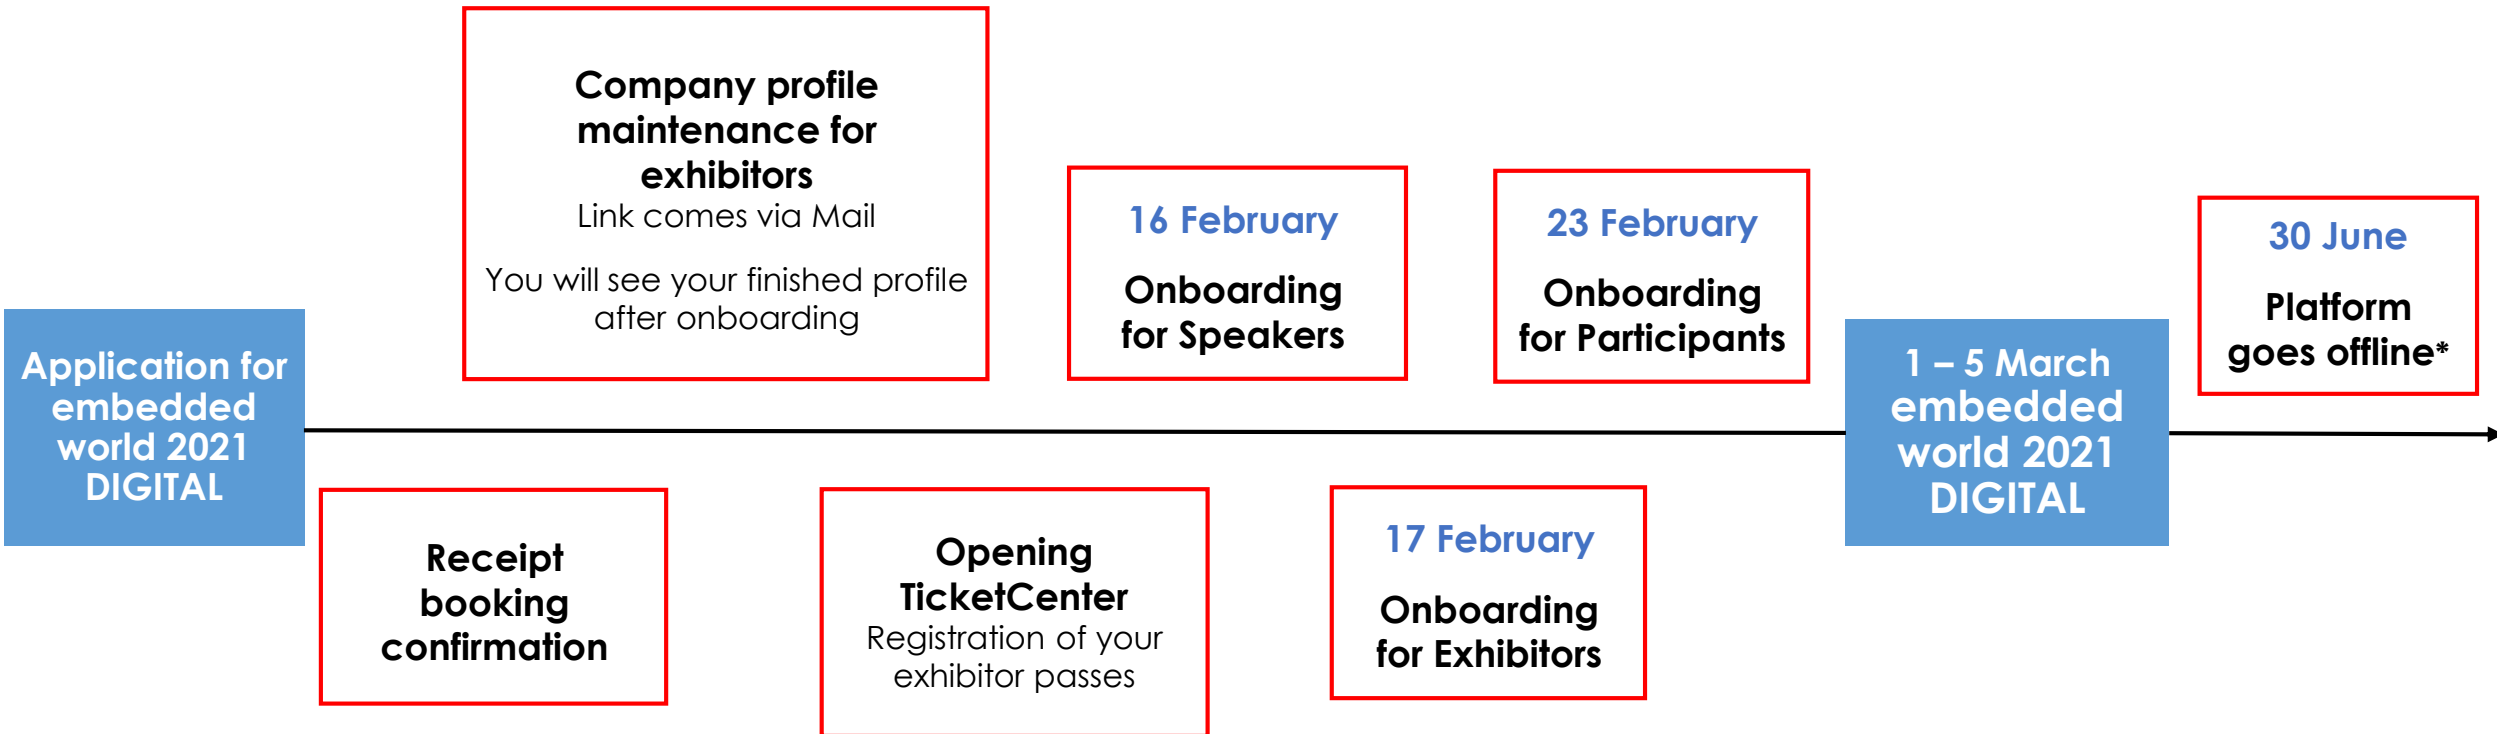

Next Steps embedded world 2021 DIGITAL

* Interactive elements such as video calls, Slido Q&A tool will be turned off 1 week after the event.
Chat messages can be sent until at least 30.06.2021.