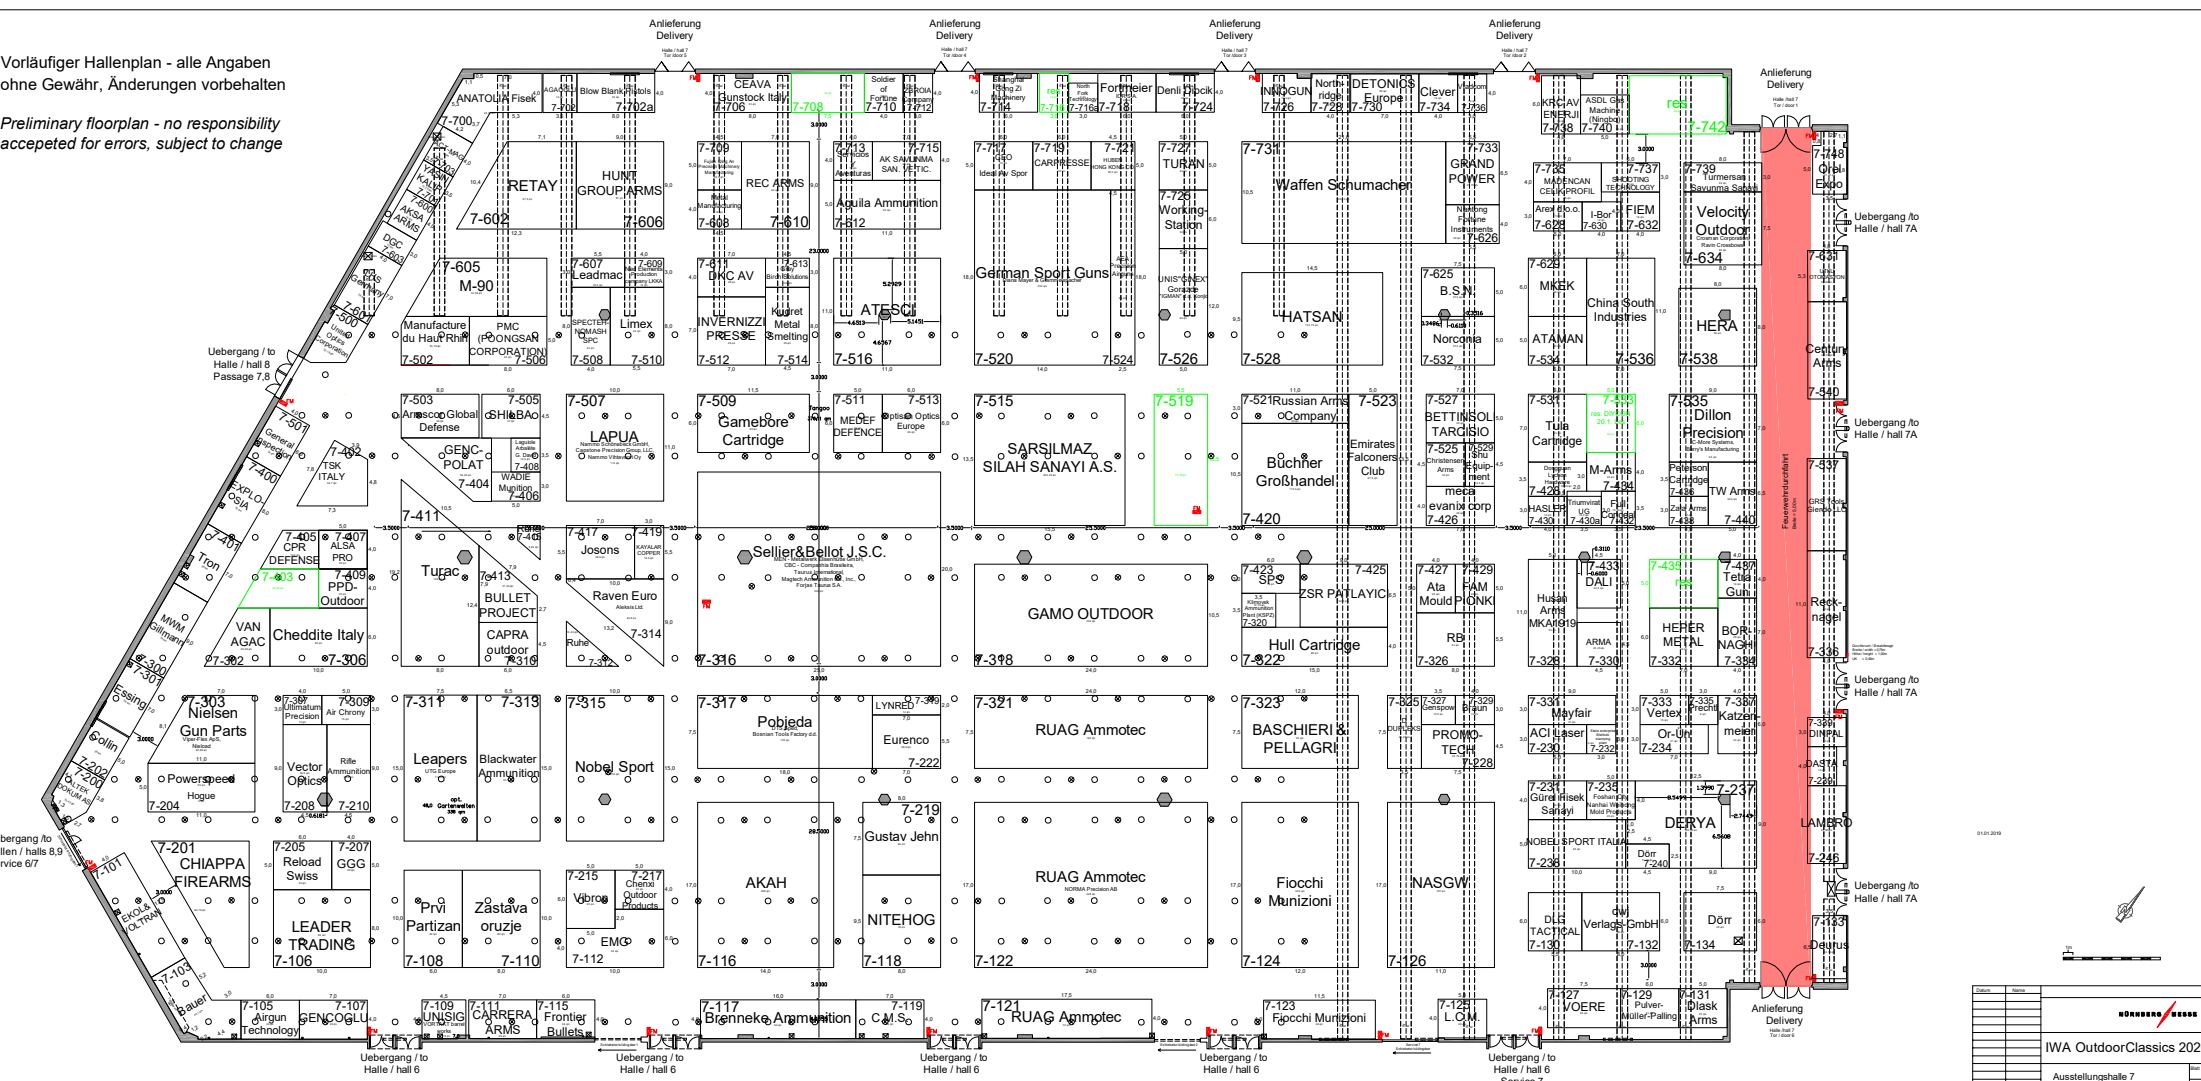

Vorläufiger Hallenplan - alle Angaben ohne Gewähr, Änderungen vorbehalten

Preliminary floorplan - no responsibility accepted for errors, subject to change

Uebergang to Hallen / halls 8,9 Service 6/7

Uebergang to Halle / hall 6

Uebergang to Halle / hall 6

Uebergang to Halle / hall 6

Uebergang to Halle / hall 6

Uebergang to Halle / hall 6

Uebergang to Halle / hall 6

Uebergang to Halle / hall 6

0141-2019