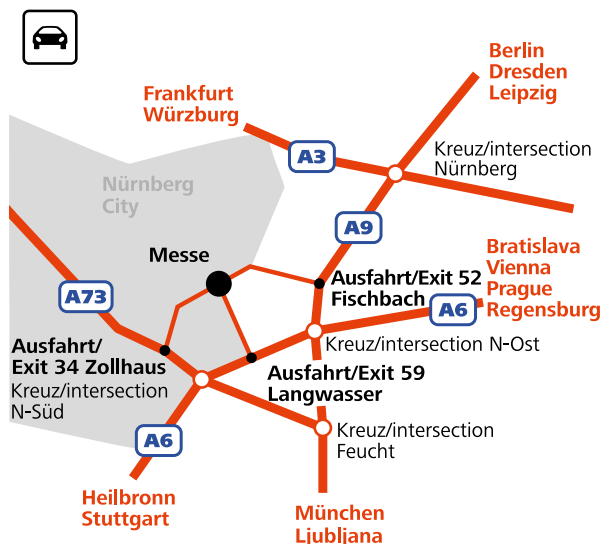

Directions to the Exhibition Centre Nuremberg

NÜRNBERG MESSE

Parking lot Parkdeck Süd

How to get there by car

How to get there by subway