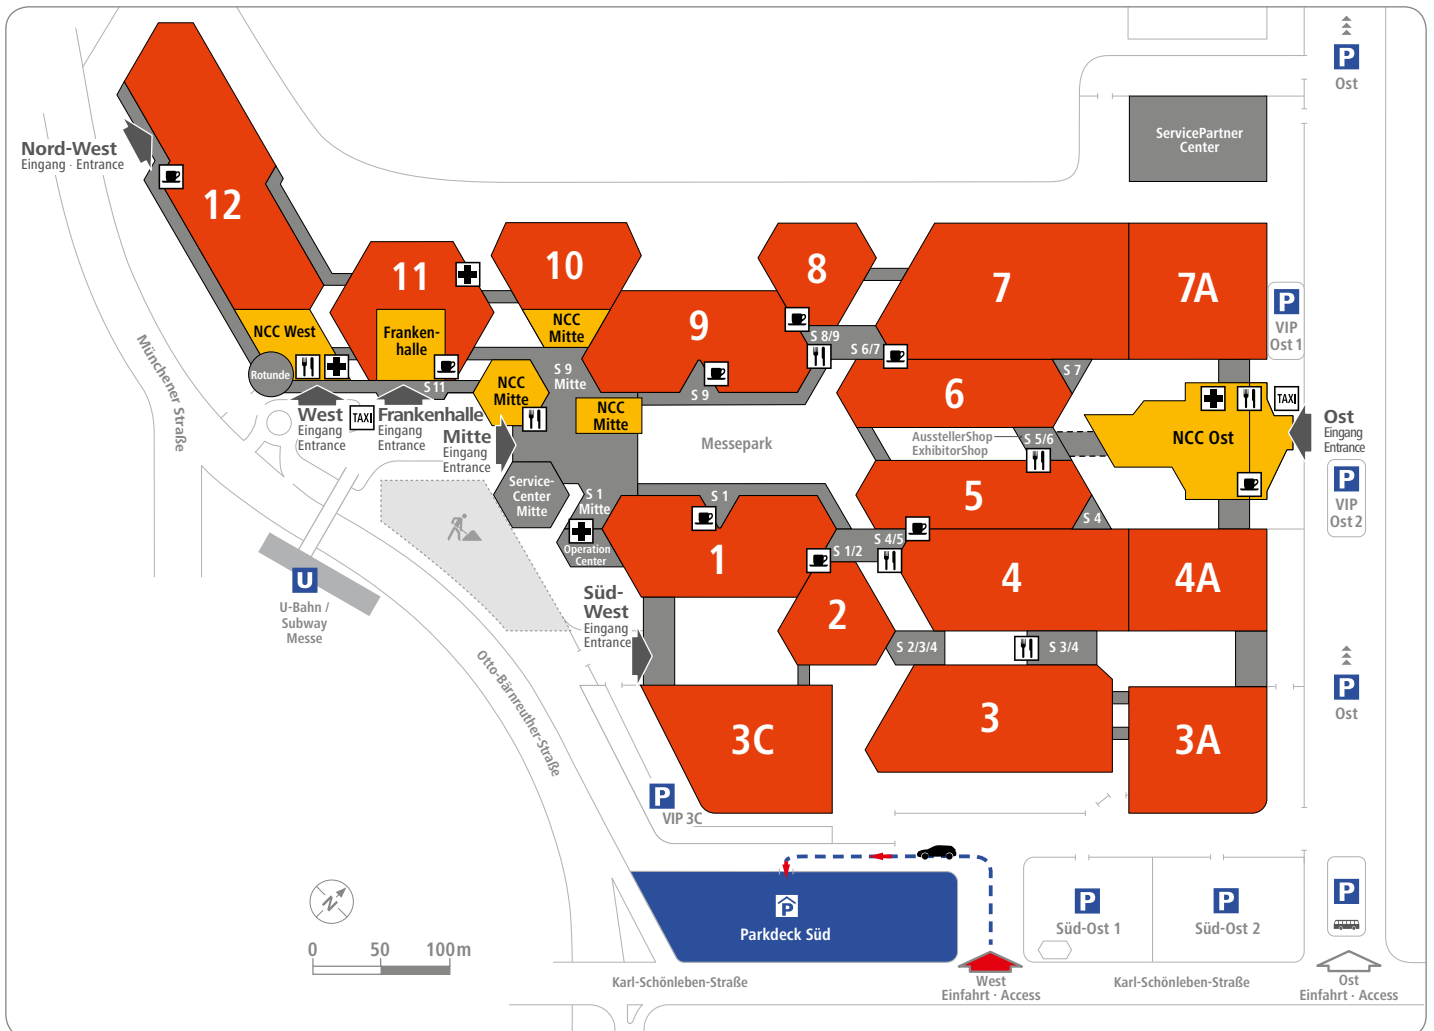

Directions to the Exhibition Centre Nuremberg

NÜRNBERG MESSE

Parking lot Parkdeck Süd

How to get there by car

How to get there by subway